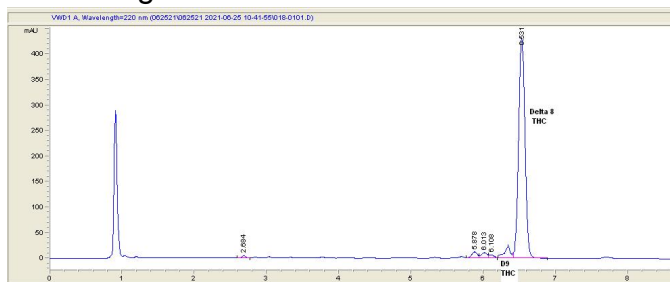

Industrial Hemp Farms

Denver, CO 80216
 jack@industrialhempfarms.com
 (913) 991-8022

Sample 280-062521-129

Fortified Nerd Clusters- 25mg Watermelon

Batch/Lot # 0637IHF22

Sample Submitted: 06-25-2021; Report Date: 06-26-2021

nullSample Unit Size: 5.50 g

Fortified Nerd Clusters- 25mg Watermelon

Edible: Candy

Batch/Lot # 0637IHF22

Chromatogram

Cannabinoid Profile

Cannabinoid Profile by HPLC

0.03%
Calculated THC Yield