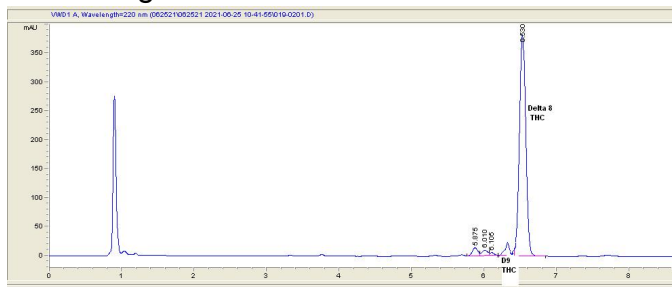

Industrial Hemp Farms

Denver, CO 80216
 jack@industrialhempfarms.com
 (913) 991-8022

Sample 280-062521-130

Fortified Nerd Clusters- 25mg Blue Razz
 Batch/Lot # 0637IHF22
 Sample Submitted: 06-25-2021; Report Date: 06-26-2021
 nullSample Unit Size: 4.61 g

Fortified Nerd Clusters- 25mg Blue Razz

Edible: Candy

Batch/Lot # 0637IHF22

Chromatogram

Cannabinoid Profile

Cannabinoid Profile by HPLC

0.02%
 Calculated THC Yield

0.00%
 Calculated CBD Yield

0.58%
 Total Cannabinoids

Cannabinoid	% wt	mg/unit
Delta-8-THC	0.56	25.82
THC	0.02	0.922
Total Cannabinoids	0.58	26.7
Calculated THC Yield	0.02	0.92
Calculated CBD Yield	0.00	0.00
Calculated Maximum THC Yield = THC + 0.877 * THCA		
Calculated Maximum CBD Yield = CBD + 0.877 * CBDA		