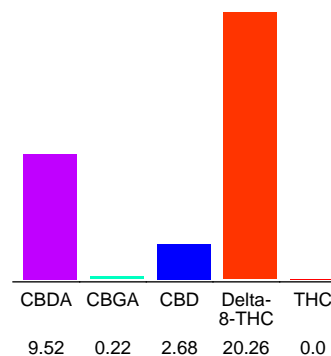

Industrial Hemp Farms

Denver, CO 80216
 jack@industrialhempfarms.com
 (913) 991-8022

Sample 280-042221-032

Delta 8 Fortified Moonrocks-OG Blue Cheese
 Sample Submitted: 04-22-2021; Report Date: 04-23-2021

Delta 8 Fortified Moonrocks-OG Blue Cheese

Plant Material

Chromatogram

Cannabinoid Profile

Cannabinoid Profile by HPLC

0.00%
 Calculated THC Yield

11.03%
 Calculated CBD Yield

32.68%
 Total Cannabinoids

Cannabinoid	% wt	mg/g
CBDA	9.52	95.2
CBGA	0.22	2.2
CBD	2.68	26.8
Delta-8-THC	20.26	202.6
THC	0.0	0.0
Total Cannabinoids	32.68	326.8
Calculated THC Yield	0.00	0.00
Calculated CBD Yield	11.03	110.29
Calculated Maximum THC Yield = THC + 0.877 * THCA		
Calculated Maximum CBD Yield = CBD + 0.877 * CBDA		