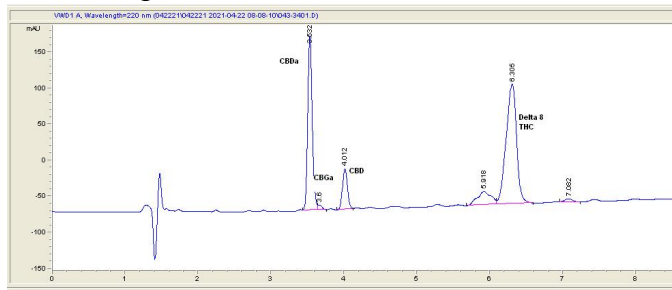

Industrial Hemp Farms

Denver, CO 80216
 jack@industrialhempfarms.com
 (913) 991-8022

Sample 280-042221-032

Delta 8 Fortified Moonrocks-OG Blue Cheese
 Sample Submitted: 04-22-2021; Report Date: 04-23-2021

Delta 8 Fortified Moonrocks-OG Blue Cheese

Plant Material

Chromatogram

Cannabinoid Profile

Cannabinoid Profile by HPLC

0.00%
 Calculated THC Yield

11.03%
 Calculated CBD Yield

32.68%
 Total Cannabinoids

Cannabinoid	% wt	mg/g
CBDA	9.52	95.2
CBGA	0.22	2.2
CBD	2.68	26.8
Delta-8-THC	20.26	202.6
THC	0.0	0.0
Total Cannabinoids	32.68	326.8
Calculated THC Yield	0.00	0.00
Calculated CBD Yield	11.03	110.29
Calculated Maximum THC Yield = THC + 0.877 * THCA		
Calculated Maximum CBD Yield = CBD + 0.877 * CBDA		